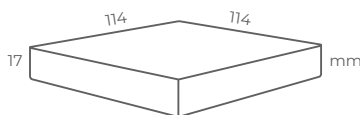

WiFi 802.11 (b/g/n/ac)
2,4/5 GHz

IR-transparent housing

v.705

+ router mode

Memory RAM 1 Gb, Flash 8 Gb

Interfaces HDMI 2.1, AV, Ethernet, USB, MicroSD Card, ext. IR

3D Graphics OpenGL ES 3.2 (ARM G31 MP2 GPU)